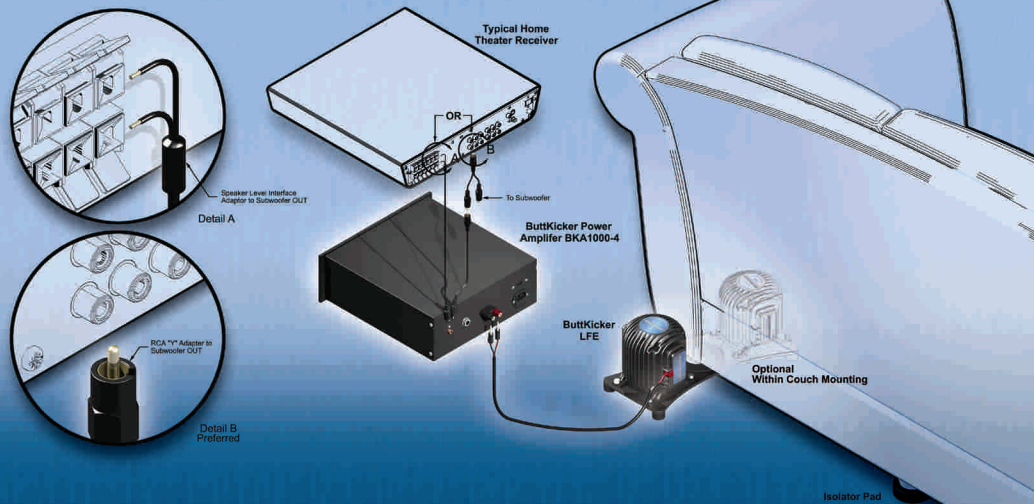

This easy-to-use kit simplifies using the ButtKicker with your furniture. Just place the mounting plate under one leg of your furniture and attach the ButtKicker to the other side. Rubber isolators are included for placing under the furniture's other legs.

Setting up your ButtKicker is FAST AND EASY!

“...all I can say is ‘WOW!’ Installation was a breeze. Bolted my ButtKicker onto the plate and slid it under the leg of my comfy couch. Took less than 2 minutes.”

NEW!
ButtKicker LFE Kit
EVERYTHING YOU NEED TO EXPERIENCE THE NEXT GENERATION OF HOME THEATER